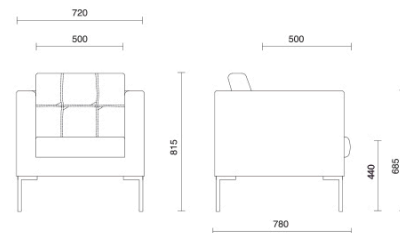

Canapé GL 1-Sitzer