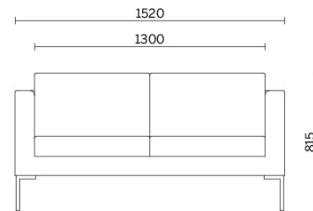

Storie collegate

Saint Vincent's Hospital, Dublino, Irland (2015)

Exiger, Bukarest, Romania (2019)

UMMC Health, Ekaterinburg, Russland (2019)

Modelli

Canapé 1-sitzer

Canapé 2-sitzer

Canapé 3-sitzer