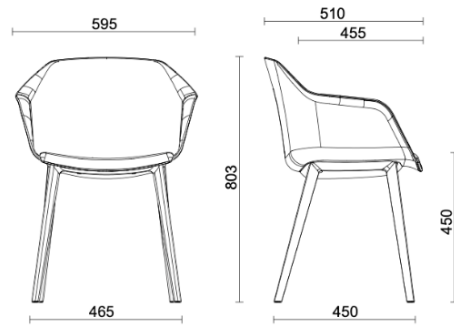

Amber

Amber - 4-leg

Materials and colours

Seat upholstery

Fabric AL - Alba / FiDiVi
Available colours 10

Fabric BN - Bondai /
FiDiVi
Available colours 10

Fabric ME - Medley /
Gabriel
Available colours 15

Fabric CH - Chili /
Gabriel
Available colours 10