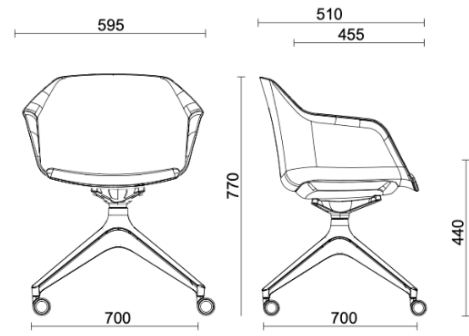

Amber

Amber - 4-star base with casters

Materials and colours

Seat upholstery

Fabric AL - Alba / FiDiVi
Available colours 10

Fabric BN - Bondai /
FiDiVi
Available colours 10

Fabric ME - Medley /
Gabriel
Available colours 15