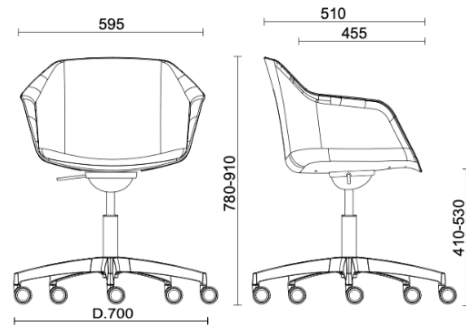

Amber

Amber - 5-star base

Materials and colours

Seat upholstery

Fabric AL - Alba / FiDiVi
Available colours 10

Fabric BN - Bondai /
FiDiVi
Available colours 10

Fabric ME - Medley /
Gabriel
Available colours 15