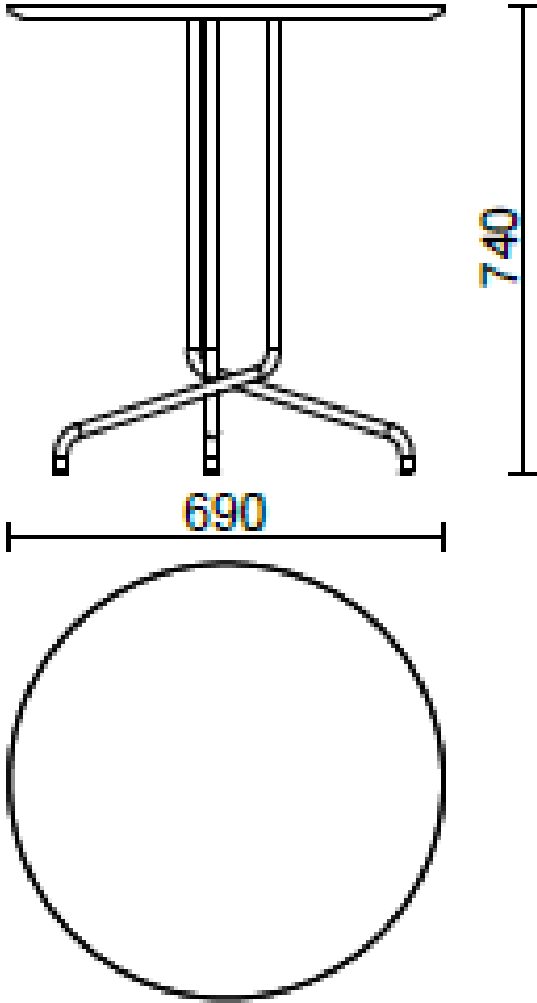

Bistrot

With painted steel base in three heights and top in different finishes, the Bistrot table (Dorigo Design) is suitable for both indoor and outdoor use.

Models

H 350 top ?
690 mm

H 740 top ?
690 mm

H 1100 top ?
690 mm

H 1100 top ?
550 mm