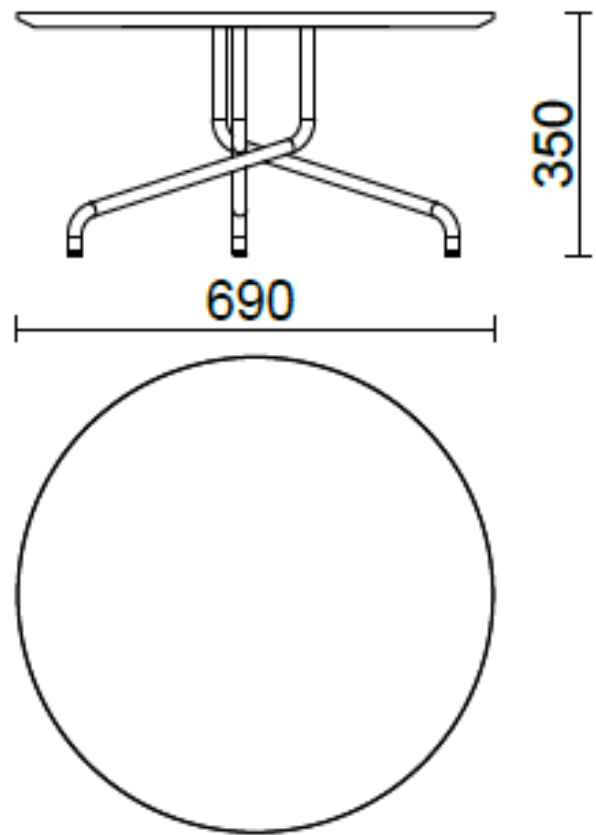

Bistrot

With painted steel base in three heights and top in different finishes, the Bistrot table (Dorigo Design) is suitable for both indoor and outdoor use.

Models

H 350 top ?
690 mm

H 740 top ?
690 mm

H 1100 top ?
690 mm

H 1100 top ?
550 mm