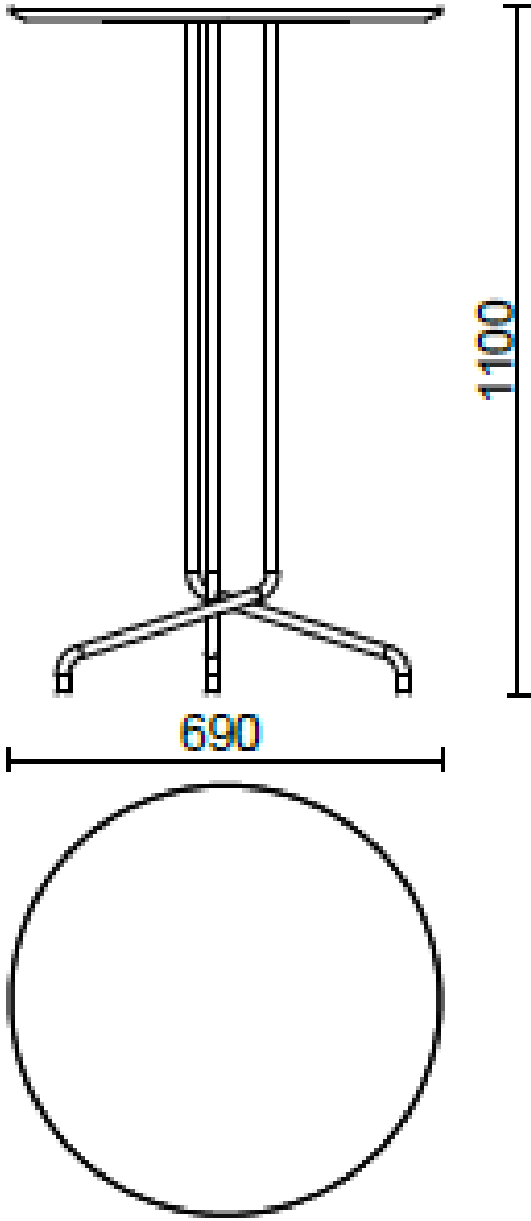

Bistrot

With painted steel base in three heights and top in different finishes, the Bistrot table (Dorigo Design) is suitable for both indoor and outdoor use.

Models

H 350 top ?
690 mm

H 740 top ?
690 mm

H 1100 top ?
690 mm

H 1100 top ?
550 mm