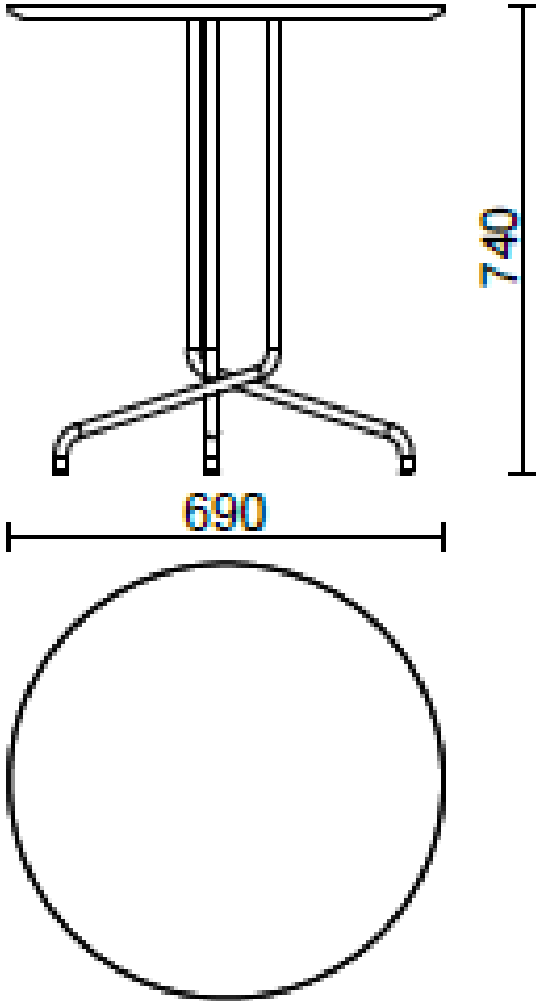

Bistrot

With painted steel base in three heights and top in different finishes, the Bistrot table (Dorigo Design) is suitable for both indoor and outdoor use.

Models

H 350 top ?
690 mm

H 740 top ?
690 mm

H 1100 top ?
690 mm

H 1100 top ?
550 mm