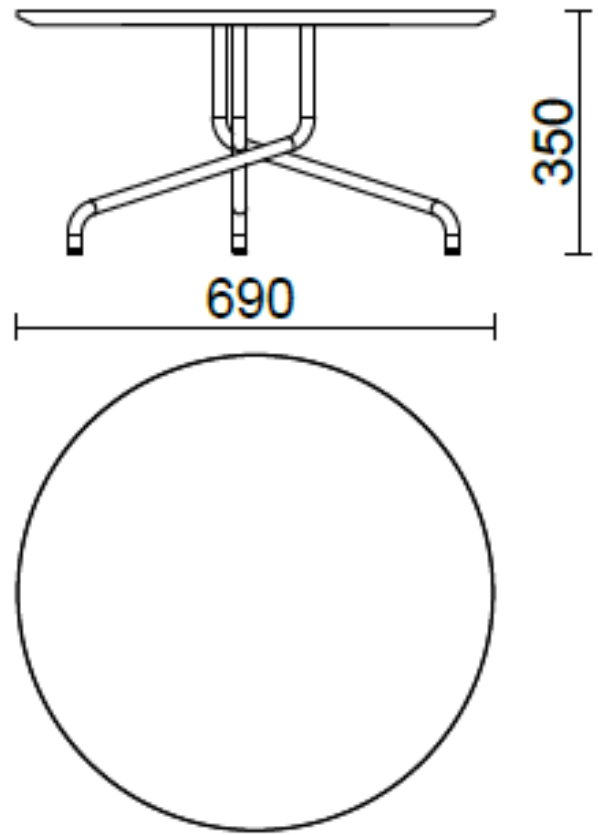

Bistrot

With painted steel base in three heights and top in different finishes, the Bistrot table (Dorigo Design) is suitable for both indoor and outdoor use.

Models

H 350 top ?
690 mm

H 740 top ?
690 mm

H 1100 top ?
690 mm

H 1100 top ?
550 mm