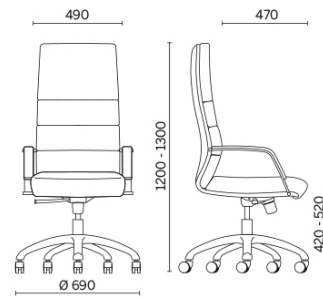

Body

Projects

Grupo Tervalis, Teruel, Spain (2017)

Executive

Materials and colours

Upholstery

Coated fabric NX
Available colours 11

Coated fabric SC -
Secret / Flukso
Available colours 10