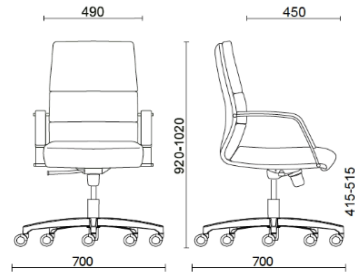

Body

Projects

Grupo Tervalis, Teruel, Spain (2017)

Manager Medium back

Materials and colours

Upholstery

Coated fabric NX
Available colours 11

Coated fabric SC -
Secret / Flukso
Available colours 10