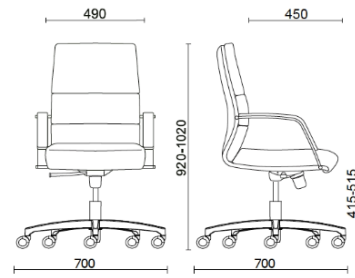

Body

Projects

Grupo Tervalis, Teruel, Spain (2017)

Manager Medium back

Materials and colours

Upholstery

Coated fabric NX
Available colours 11

Coated fabric SC -
Secret / Flukso
Available colours 10