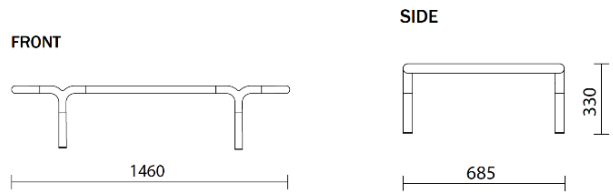

sitland

Bomm

Projects

Your Workspace Showroom, Clerkenwell, United Kingdom (2023)

La Boutique du Centre Pompidou, Paris, France (2023)

Stand alone unit with small table

Materials and colours

Upholsteries