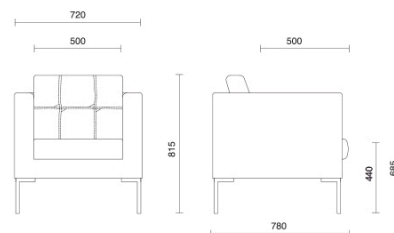

Canapé GL 1 seater