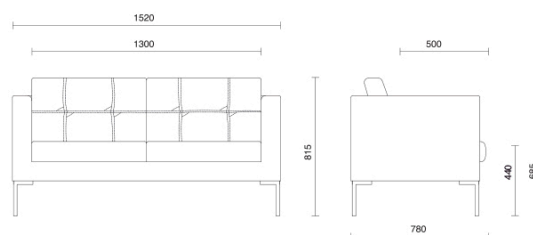

Canapé GL 2 seater