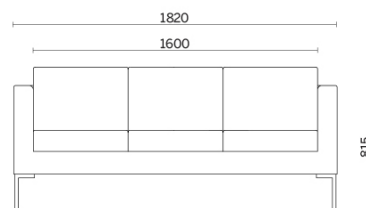

Projects

Saint Vincent's Hospital, Dublino, Ireland (2015)

Exiger, Bucharest, Romania (2019)

UMMC Health, Ekaterinburg, Russia (2019)

Models

Canapé armchair

Canapé 2 seater

Canapé 3 seater