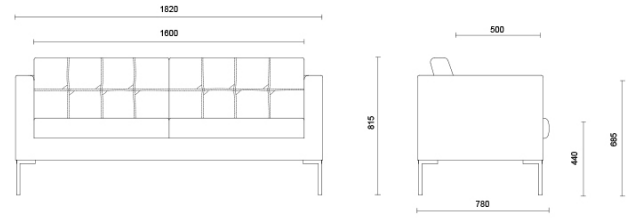

Canapé GL 3
seater