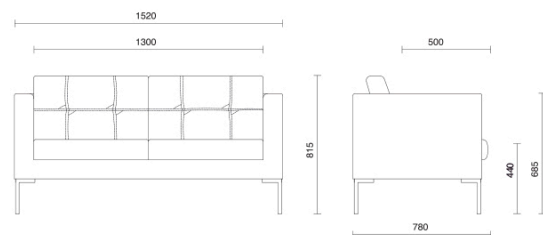

Canapé GL 2 seater