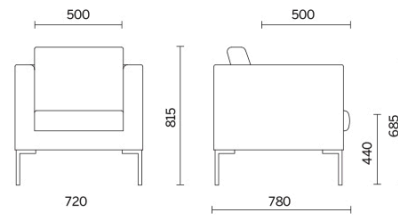

Projects

Saint Vincent's Hospital, Dublino, Ireland (2015)

Exiger, Bucharest, Romania (2019)

UMMC Health, Ekaterinburg, Russia (2019)

Models

Canapé armchair

Canapé 2 seater

Canapé 3 seater