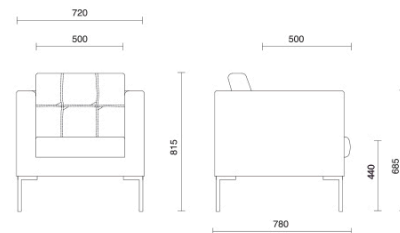

Canapé GL 1 seater