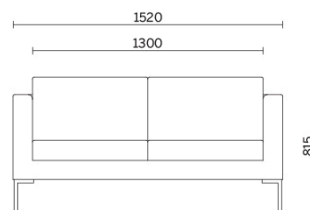

Projects

Saint Vincent's Hospital, Dublino, Ireland (2015)

Exiger, Bucharest, Romania (2019)

UMMC Health, Ekaterinburg, Russia (2019)

Models

Canapé armchair

Canapé 2 seater

Canapé 3 seater