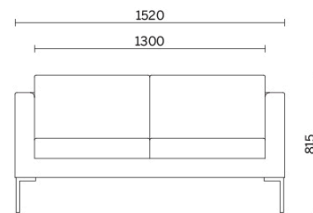

Projects

Saint Vincent's Hospital, Dublino, Ireland (2015)

Exiger, Bucharest, Romania (2019)

UMMC Health, Ekaterinburg, Russia (2019)

Models

Canapé armchair

Canapé 2 seater

Canapé 3 seater