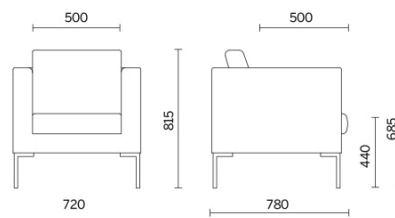

Projects

Saint Vincent's Hospital, Dublino, Ireland (2015)

Exiger, Bucharest, Romania (2019)

UMMC Health, Ekaterinburg, Russia (2019)

Models

Canapé armchair

Canapé 2 seater

Canapé 3 seater