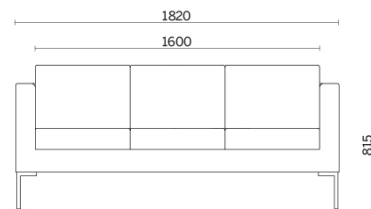

Projects

Saint Vincent's Hospital, Dublino, Ireland (2015)

Exiger, Bucharest, Romania (2019)

UMMC Health, Ekaterinburg, Russia (2019)

Models

Canapé armchair

Canapé 2 seater

Canapé 3 seater