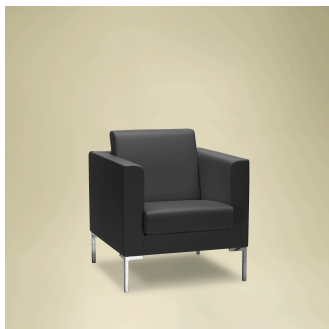

Canapé

Canapé is the collection of two and three-seater sofas and armchairs with a controlled and distinctive shape, combined with excellent comfort which can be used in every type of environment. The padding in CFC-free and high-density polyurethane foam of the back and the deep seat ensures compactness and shape retention of the volumes, while the inner structure made in wood throughout guarantees strength and solidity. The GL model is enriched with artisan stitching with a square pattern.

Projects

Saint Vincent's Hospital, Dublino, Ireland (2015)

Exiger, Bucharest, Romania (2019)

UMMC Health, Ekaterinburg, Russia (2019)

Models

Canapé armchair

Canapé 2 seater

Canapé 3 seater

Canapé GL 1 seater

Canapé GL 2 seater

Canapé GL 3
seater

Materials and colours

Upholstery

Coated fabric NX
Available colours 11

Coated fabric SC -
Secret / Flukso
Available colours 10

Coated fabric NX
Available colours 1

Leather SX + Coated
fabric NX
Available colours 12

Leather SX - Box Land /
Dani
Available colours 12

Leather PA - Panama /
Dani
Available colours 10

Leather TS - Florida /
Dani
Available colours 10

Fabric AB - Xtreme Plus
/ Camira
Available colours 10