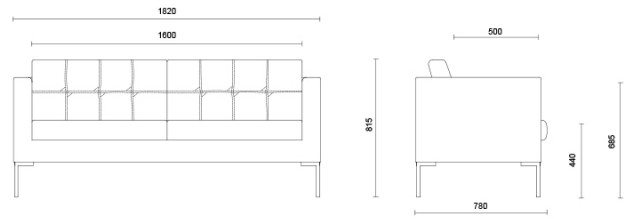

Canapé GL 3
seater