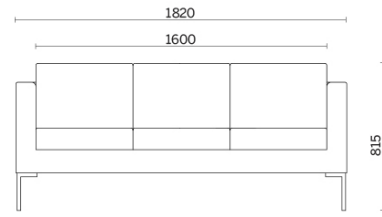

Canapé 3 seater