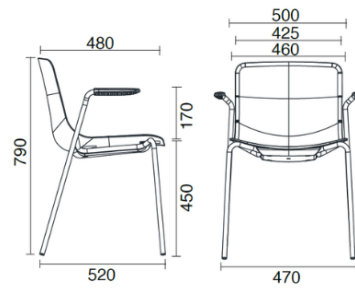

Cast

4 gambe con braccioli

Materials and colours

Upholstery

Fabric AL - Alba / FiDiVi
Available colours 10

Fabric ME - Medley / Gabriel
Available colours 15

Fabric MF - Main Line Flax / Camira
Available colours 10