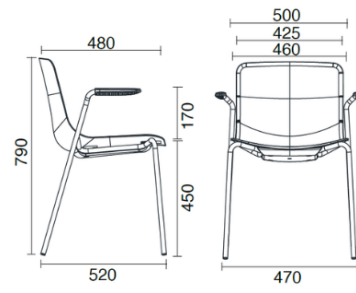

Cast

4 gambe con braccioli

Materials and colours

Upholstery

Fabric AL - Alba / FiDiVi
Available colours 10

Fabric ME - Medley / Gabriel
Available colours 15

Fabric MF - Main Line Flax / Camira
Available colours 10