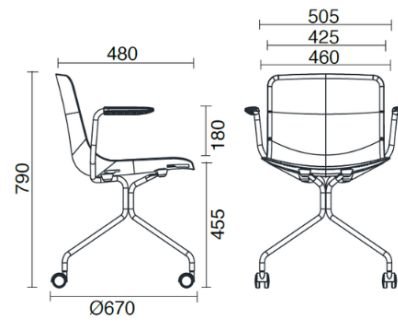

Cast

4 razze in tubo con braccioli

Materials and colours

Upholstery

Fabric AL - Alba / FiDiVi
Available colours 10

Fabric ME - Medley / Gabriel
Available colours 15

Fabric MF - Main Line Flax / Camira
Available colours 10