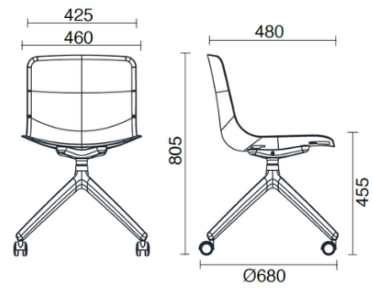

Cast

4 razze su ruote

Materials and colours

Upholstery

Fabric AL - Alba / FiDiVi
Available colours 10

Fabric ME - Medley / Gabriel
Available colours 15

Fabric MF - Main Line Flax / Camira
Available colours 10