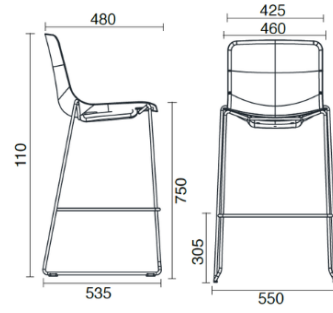

Cast

Sgabello H75

Materials and colours

Upholstery

Fabric AL - Alba / FiDiVi
Available colours 10

Fabric ME - Medley / Gabriel
Available colours 15

Fabric MF - Main Line Flax / Camira
Available colours 10

Fabric SY - Sinergy / Camira
Available colours 10