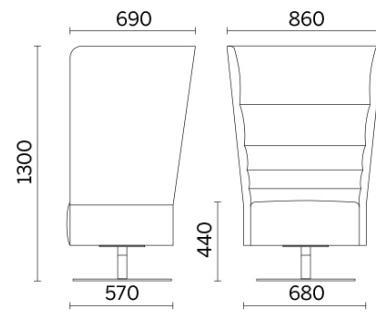

Laminazione Sottile Academy, San Marco Evangelista (CE), Italy (2022)

Your Workspace Showroom, Clerkenwell, United Kingdom (2023)

Single-seater swivel with round steel central base

Materials and colours

Upholstery