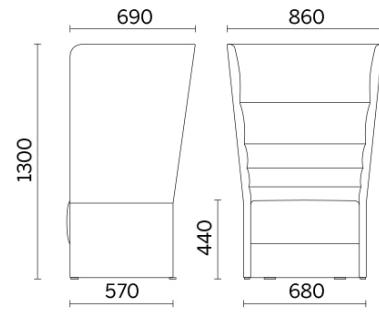

Laminazione Sottile Academy, San Marco Evangelista (CE), Italy (2022)

Your Workspace Showroom, Clerkenwell, United Kingdom (2023)

Single-seater with floor-standing base

Materials and colours

Upholstery

Fabric AL - Alba / FiDiVi
Available colours 10