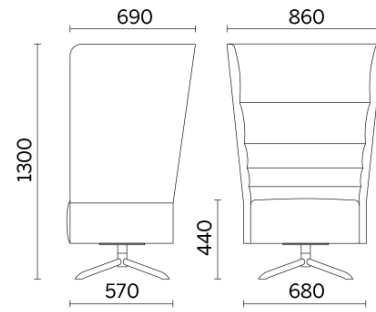

Laminazione Sottile Academy, San Marco Evangelista (CE), Italy (2022)

Your Workspace Showroom, Clerkenwell, United Kingdom (2023)

Single-seater with swivel four-spoke base in tubular steel

Materials and colours