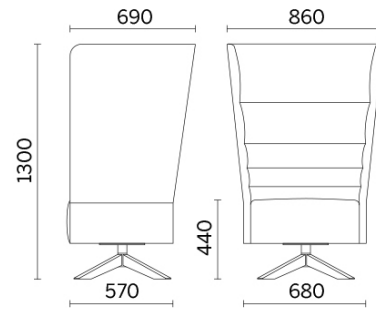

Laminazione Sottile Academy, San Marco Evangelista (CE), Italy (2022)

Your Workspace Showroom, Clerkenwell, United Kingdom (2023)

Single-seater with swivel steel base and 4 spokes in wood

Materials and colours