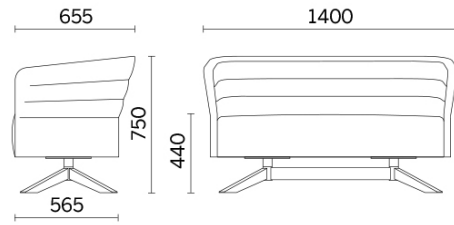

Two-seater with steel base and 4 spokes in wood