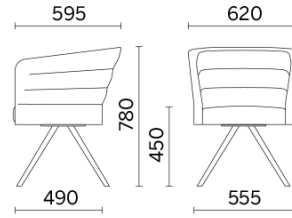

## Cell75

Conference halls, waiting rooms, transit areas. A seat classed as comfortable has to accommodate users ergonomically and tastefully, becoming an essential and at the same time invisible support. Cell75 (Dorigo Design) is the range of small armchairs and sofas, a simplified version of the Cell128 collection, ideal for contract and large reception areas. It is available with base or legs, in wood or steel finish.

## Models

Single-seater  
with 4 legs

Two-seater  
with fixed  
base and 4  
legs in wood