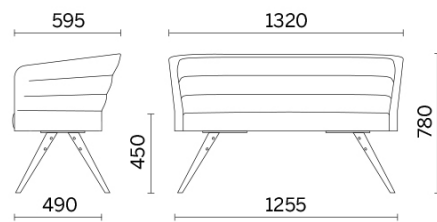

## Cell75

Conference halls, waiting rooms, transit areas. A seat classed as comfortable has to accommodate users ergonomically and tastefully, becoming an essential and at the same time invisible support. Cell75 (Dorigo Design) is the range of small armchairs and sofas, a simplified version of the Cell128 collection, ideal for contract and large reception areas. It is available with base or legs, in wood or steel finish.

## Models

Single-seater  
with 4 legs

Two-seater  
with fixed  
base and 4  
legs in wood