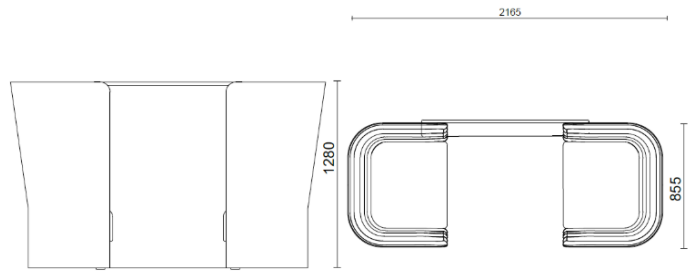

sitland

CellSpace

CellSpace - 2 seater with upholstered panel

Materials and colours

Upholstery

Fabric AL - Alba / FiDiVi
Available colours 10

Fabric ME - Medley / Gabriel
Available colours 15

Fabric CH - Chili / Gabriel
Available colours 10