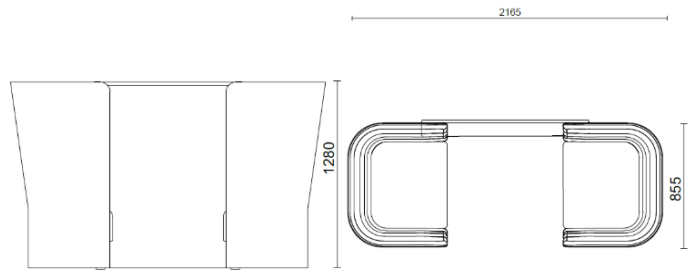

sitland

CellSpace

CellSpace - 2 seater with upholstered panel

Materials and colours

Upholstery

Fabric AL - Alba / FiDiVi
Available colours 10

Fabric ME - Medley / Gabriel
Available colours 15

Fabric CH - Chili / Gabriel
Available colours 10