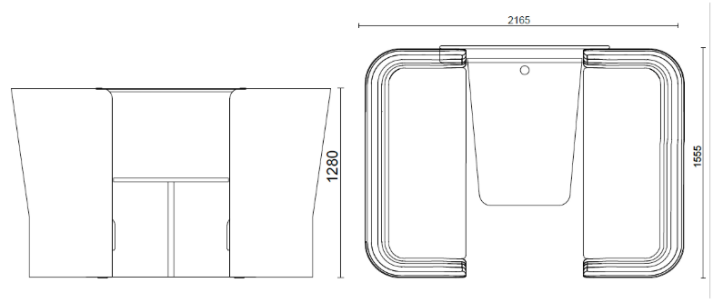

sitland

CellSpace

Cell Space - 4-seater with panel and table

Materials and colours

Upholstery

Fabric AL - Alba / FiDiVi
Available colours 10

Fabric ME - Medley / Gabriel
Available colours 15

Fabric CH - Chili / Gabriel
Available colours 10