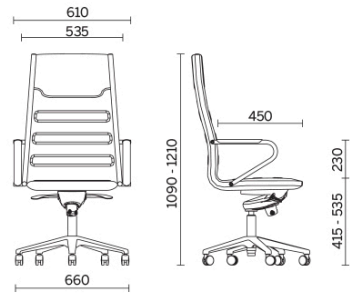

Classic + direzionale