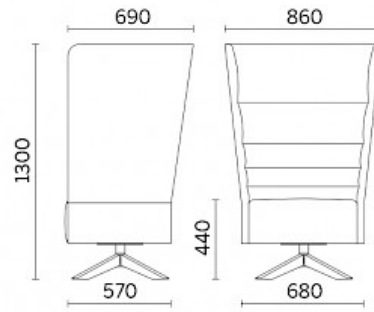

Single-seater with swivel steel base and 4 spokes in wood