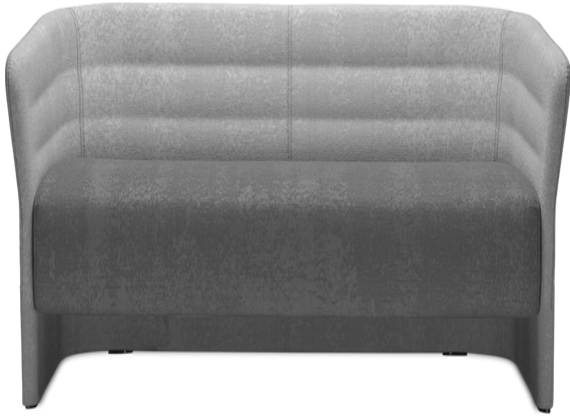

## Cell72

A version of Cell128, Cell72 is the collection of two-seater sofas and armchairs in the version with low back, designed to meet needs of open compositions. Sophisticated and functional, the seating space can be completed by the coffee table with rotating support, easily coordinated or stand alone. Available in many colours and finishes, it is presented with different bases in wood or steel finish.

## 2-seater sofa full-height frame