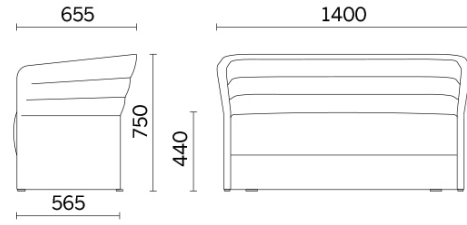

## Cell72

A version of Cell128, Cell72 is the collection of two-seater sofas and armchairs in the version with low back, designed to meet needs of open compositions. Sophisticated and functional, the seating space can be completed by the coffee table with rotating support, easily coordinated or stand alone. Available in many colours and finishes, it is presented with different bases in wood or steel finish.

## 2-seater sofa full-height frame