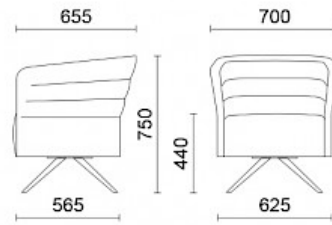

sitland

Single-seater with fixed steel base and 4 legs in wood