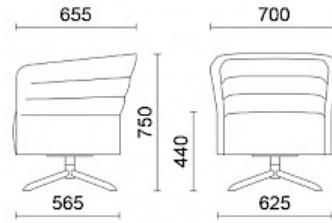

Single-seater with swivel four-spoke base in tubular steel