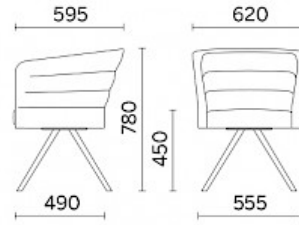

Single-seater with 4 legs