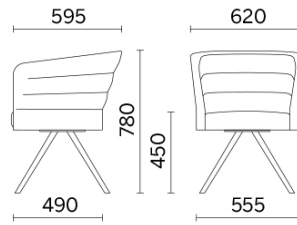

Single-seater with 4 legs