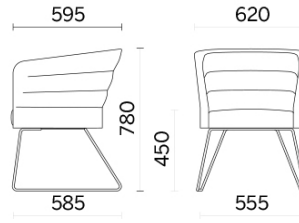

Single-seater with steel sled-base