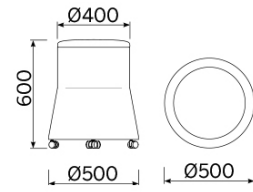

H 600 with casters