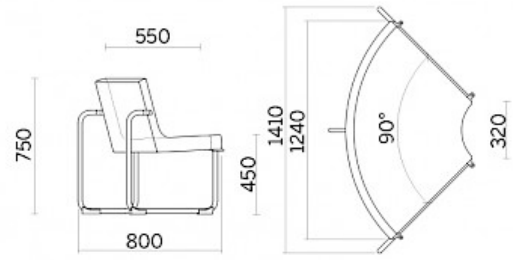

Convex model - 90°