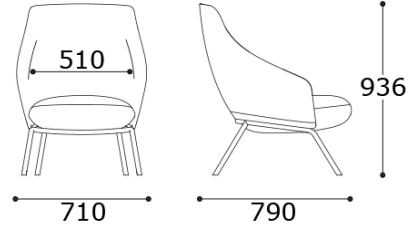

Low-back armchair