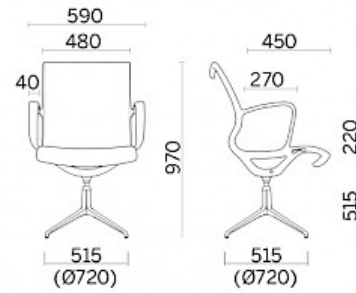

Meeting 4 star base with armrests