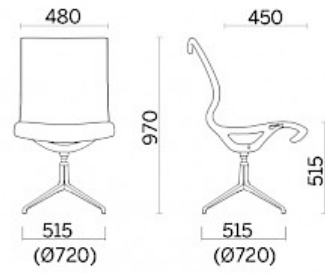

Meeting 4 star base