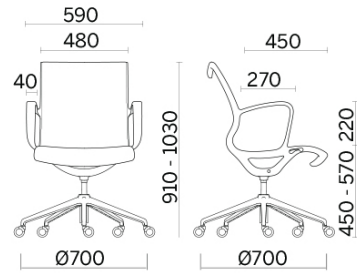

Meeting 5 star base with armrests