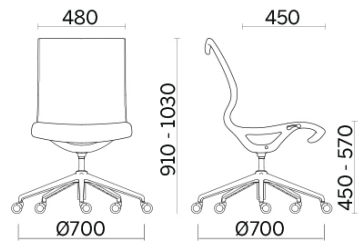

Meeting 5 star base