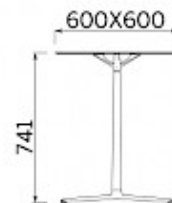

Tab

Tab, Paolo Scagnellato, Emanuele Bertolini, Jeremiah Ferrarese design, is the system of coffee tables available in three heights and two shapes - square and rectangular. The top, available in two different sizes, comes in white, black, natural wood and white or clear glass. An invaluable multitasker for every type of space.

Projects

Salone Internazionale del Mobile di Milano 2018, Milano, Italia (2018)
Sitland chez Gabriel, Parigi, Francia (2018)

Models

H 365
top ?
600 mm

H 365
top
600X600
mm

H 740
top ?
600 mm

H 740
top
600X600
mm

H 1055
top ?
600 mm

H 1055
top
600X600
mm