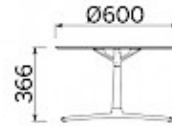

Tab

Tab, Paolo Scagnellato, Emanuele Bertolini, Jeremiah Ferrarese design, is the system of coffee tables available in three heights and two shapes - square and rectangular. The top, available in two different sizes, comes in white, black, natural wood and white or clear glass. An invaluable multitasker for every type of space.

Projects

Salone Internazionale del Mobile di Milano 2018, Milano, Italia (2018)
Sitland chez Gabriel, Parigi, Francia (2018)

Models

H 365
top ?
600 mm

H 365
top
600X600
mm

H 740
top ?
600 mm

H 740
top
600X600
mm

H 1055
top ?
600 mm

H 1055
top
600X600
mm