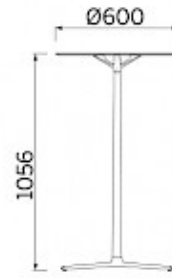

Tab

Tab, Paolo Scagnellato, Emanuele Bertolini, Jeremiah Ferrarese design, is the system of coffee tables available in three heights and two shapes - square and rectangular. The top, available in two different sizes, comes in white, black, natural wood and white or clear glass. An invaluable multitasker for every type of space.

Projects

Salone Internazionale del Mobile di Milano 2018, Milano, Italia (2018)
Sitland chez Gabriel, Parigi, Francia (2018)

Models

H 365
top ?
600 mm

H 365
top
600X600
mm

H 740
top ?
600 mm

H 740
top
600X600
mm

H 1055
top ?
600 mm

H 1055
top
600X600
mm