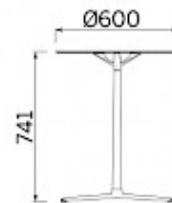

Tab

Tab, Paolo Scagnellato, Emanuele Bertolini, Jeremiah Ferrarese design, is the system of coffee tables available in three heights and two shapes - square and rectangular. The top, available in two different sizes, comes in white, black, natural wood and white or clear glass. An invaluable multitasker for every type of space.

Projects

Salone Internazionale del Mobile di Milano 2018, Milano, Italia (2018)
Sitland chez Gabriel, Parigi, Francia (2018)

Models

H 365
top ?
600 mm

H 365
top
600X600
mm

H 740
top ?
600 mm

H 740
top
600X600
mm

H 1055
top ?
600 mm

H 1055
top
600X600
mm