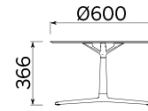

Tab

Tab, Paolo Scagnellato, Emanuele Bertolini, Jeremiah Ferrarese design, is the system of coffee tables available in three heights and two shapes - square and rectangular. The top, available in two different sizes, comes in white, black, natural wood and white or clear glass. An invaluable multitasker for every type of space.

Projects

Salone Internazionale del Mobile di Milano 2018, Milano, Italy (2018)
Sitland chez Gabriel, Parigi, France (2018)

Models

H 365 top ?
600 mm

H 740 top ?
600 mm

H 1055 top ?
600 mm