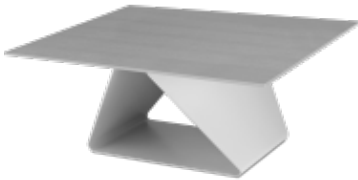

Tov

Equilibrium of shapes and perspectives. Tov, Dorigo design, is the collection of tables for every type of space which can be integrated seamlessly in any contexts, from office to contract and the home. Available in two different heights, with contrast base and top, the Tov collection symbolises a tribute to the eternal beauty of design details.

Models

H 350
top ?
800 mm

H 350
top
800X800
mm

H 500
top ?
600 mm

H 500
top
600X600
mm