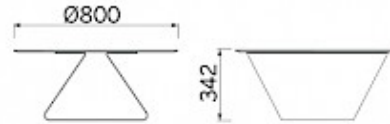

Tov

Equilibrium of shapes and perspectives. Tov, Dorigo design, is the collection of tables for every type of space which can be integrated seamlessly in any contexts, from office to contract and the home. Available in two different heights, with contrast base and top, the Tov collection symbolises a tribute to the eternal beauty of design details.

Models

H 350
top ?
800 mm

H 350
top
800X800
mm

H 500
top ?
600 mm

H 500
top
600X600
mm