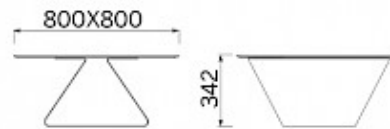

Tov

Equilibrium of shapes and perspectives. Tov, Dorigo design, is the collection of tables for every type of space which can be integrated seamlessly in any contexts, from office to contract and the home. Available in two different heights, with contrast base and top, the Tov collection symbolises a tribute to the eternal beauty of design details.

Models

H 350
top ?
800 mm

H 350
top
800X800
mm

H 500
top ?
600 mm

H 500
top
600X600
mm