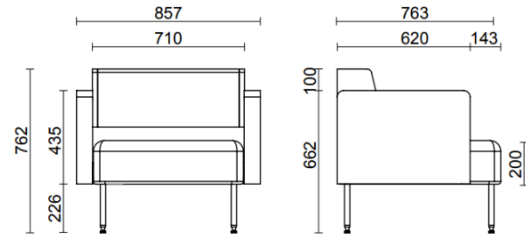

Models

Dapper armchair