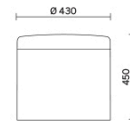

Projects

Sirti S.p.A, Milan, Italy (2022)

Laminazione Sottile Academy, San Marco Evangelista (CE), Italy (2022)

Recom Power Systems, Mareno di Piave (TV), Italy (2025)

Models

H 400 mm

H 450 mm

H 610 mm