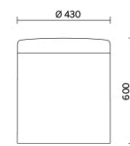

Projects

Sirti S.p.A, Milan, Italy (2022)

Laminazione Sottile Academy, San Marco Evangelista (CE), Italy (2022)

Recom Power Systems, Mareno di Piave (TV), Italy (2025)

Models

H 400 mm

H 450 mm

H 610 mm