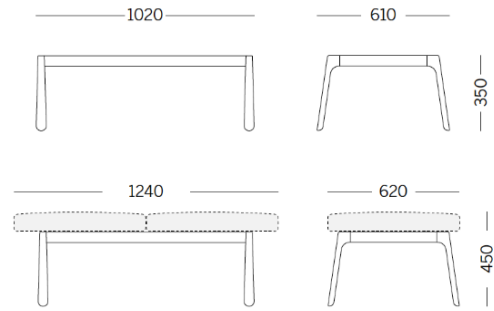

Drop

Projects

Danone Office, Algiers, Algeria (2023)

2 units module - bench

Materials and colours

Upholsteries

Fabric ME - Medley / Gabriel
Available colours 15

Fabric MF - Main Line Flax / Camira
Available colours 10