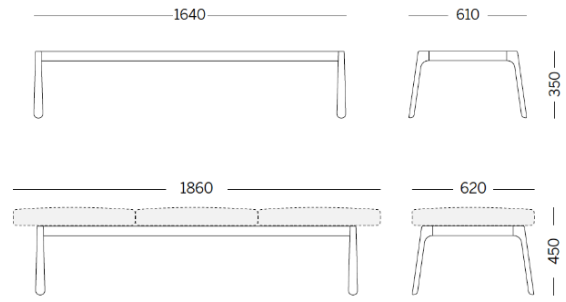

Drop

Projects

Danone Office, Algiers, Algeria (2023)

3 units module - bench with backrests

Materials and colours

Upholsteries

Fabric ME - Medley / Gabriel
Available colours 15

Fabric MF - Main Line Flax / Camira
Available colours 10