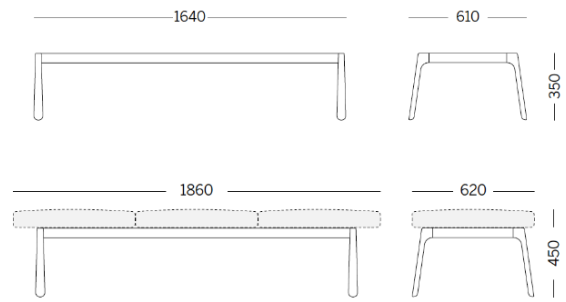

Drop

Projects

Danone Office, Algiers, Algeria (2023)

3 units module - seats and table top

Materials and colours

Upholsteries

Fabric ME - Medley / Gabriel
Available colours 15

Fabric MF - Main Line Flax / Camira
Available colours 10