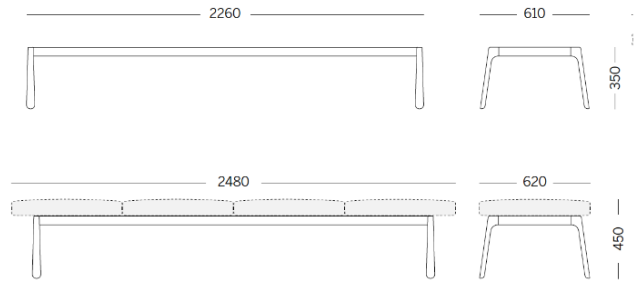

Drop

Projects

Danone Office, Algiers, Algeria (2023)

4 units module - seats with table tops

Materials and colours

Upholsteries

Fabric ME - Medley / Gabriel
Available colours 15

Fabric MF - Main Line Flax / Camira
Available colours 10