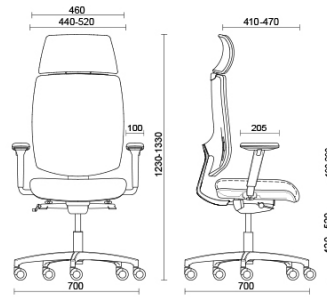

Models

Executive