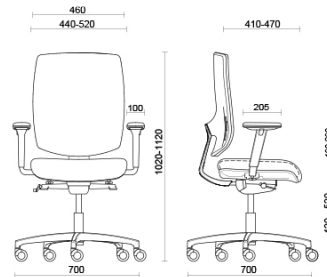

Models

Executive

Manager