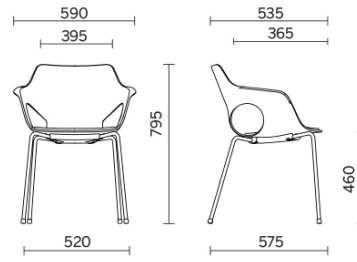

## Hug

Hug is the innovative and multifunctional seat with single shell in plastic, with full personalisation, for maximum freedom of composition. Available with sled base, four feet or trestle, in different finishes, Hug is dressed in a palette of fashion colours, for the stylish furnishing of spaces for sharing, meeting and waiting in various types of environments. Particularly sophisticated is the version with shell in wood, for a design with a natural style.

## 4 legs