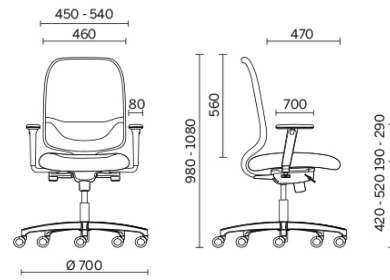

Invicta Comfort