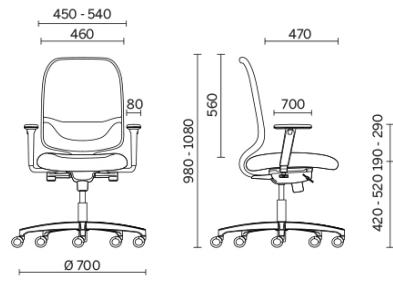

Invicta Comfort