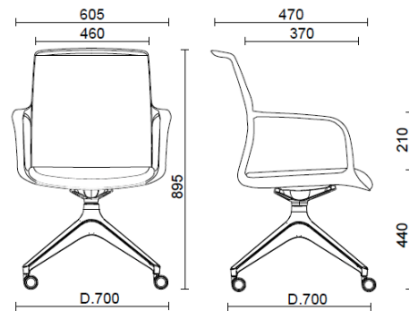

Join

Join, meeting chair, black 4-star base

Materials and colours

Mesh back upholstery

Mesh TT
Available colours 1

Mesh RF - Polo / FiDiVi
Service
Available colours 5

Mesh RR - Runner /
Gabriel
Available colours 10