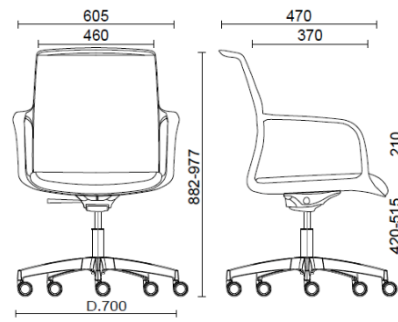

Join

Join, meeting chair, black 5-star base

Materials and colours

Mesh back upholstery

Mesh TT
Available colours 1

Mesh RF - Polo / FiDiVi
Service
Available colours 5

Mesh RR - Runner /
Gabriel
Available colours 10