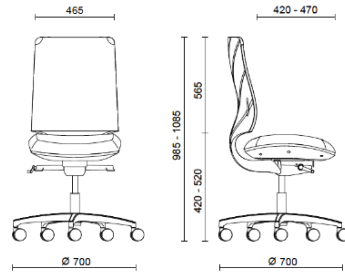

Leaf Air Operative