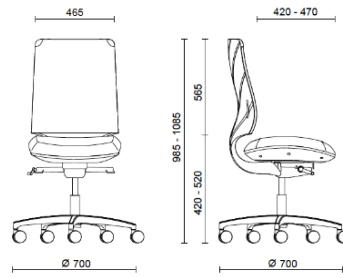

Leaf

Projects

McDonald's, Mosca, Russia (2012)

Stockholm Furniture Fair, Stoccolma, Sweden (2012)

MTA Research Lab, Codogno, Italy (2013)

Leaf Air Operative

Materials and colours

Leaf / Technical seat and backrest upholstery